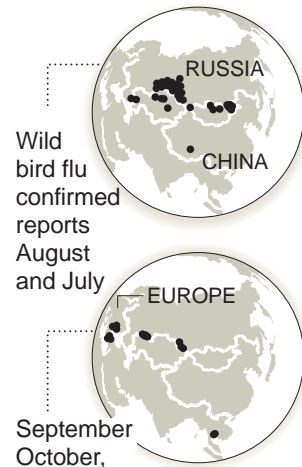

Editors note: It is mandatory to include all sources that accompany this graphic when repurposing or editing it for publication.

Avian flu migrates westward

Turkey and Romania both announced the discovery of bird flu this week. Only Turkey however, confirmed H5N1 strain.

**Wild
bird flu
confirmed
reports**

SOURCE: Recombinomics

AP

Bird flu migrates

Turkey and Romania both announced the discovery of bird flu this week.

SOURCE: Recombinomics

AP

Associated Press
graphics

<AP> AVIAN BIRD FLU 101405: Graphic shows spread of avian bird flu H5N1;with BC-Europe Bird Flu; two sizes; 1c x 3 5/8 inches; 46 mm x 90 mm; 2c x 3 3/8 inches; 96 mm x 87 m; FD; ETA 6 p.m. </AP>